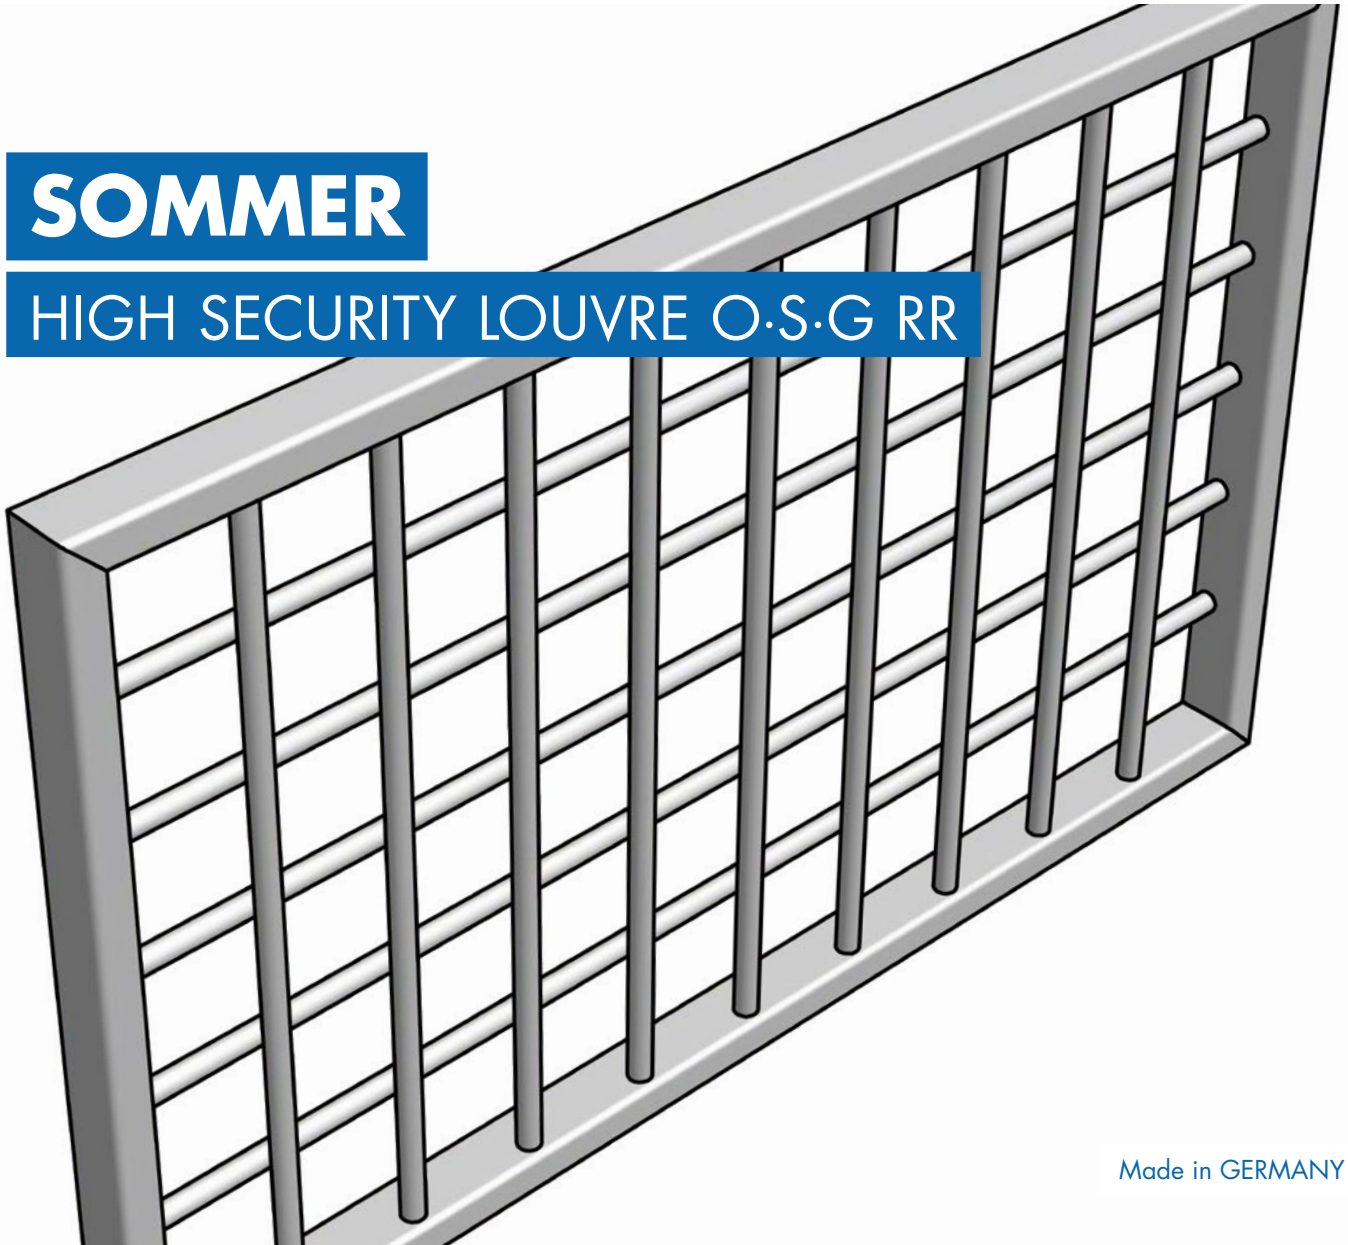

HIGH SECURITY LOUVRE O.S.G RR

Made in GERMANY

Burglary Protection

... represents leading technology!

Comprehensive protection against burglary.

Combinable requirements in customized dimensions.

Please contact us for further details.

SOMMER 
design & security

SOMMER HIGH SECURITY LOUVRE O.S.G RR

DESCRIPTION

The grid element consists of cross arrayed circular profiles. The bars inserted in the frame offer a large free ventilation cross-section. The louvre protection according to RC3 or RC4 has been verifiably fulfilled.